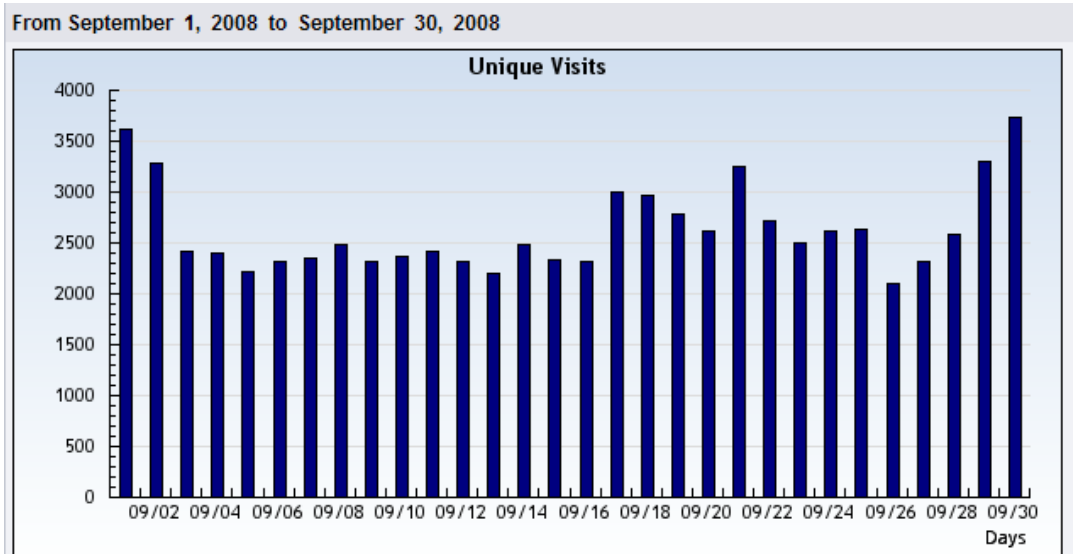

IEC Web Site Visits (September 2008) {78,983 Unique Visits}

Please notice that “Unique Visits” count is different than the “Number of Hits” many Web sites use. It is a more accurate count of the actual users by counting the computer (or more accurately the IP address) as a visit. So, multiple visits from the same computer (or IP address) during a day is only counted as one.

To provide a comparison, the similar statistics from September 2007 (Total number of unique visitors: 67,787) is presented below which indicates over 16% increase in visitor count for the same period of last year and 51% increase over the previous month (August 2008, 52,288 Unique Visits).

Below is the detail count in table format.

From September 1, 2008 to September 30, 2008		
Date	Day	Unique Visits
9/1/2008	Monday	3,620
9/2/2008	Tuesday	3,288
9/3/2008	Wednesday	2,421
9/4/2008	Thursday	2,394
9/5/2008	Friday	2,209
9/6/2008	Saturday	2,310
9/7/2008	Sunday	2,348
9/8/2008	Monday	2,484
9/9/2008	Tuesday	2,323
9/10/2008	Wednesday	2,366
9/11/2008	Thursday	2,416
9/12/2008	Friday	2,321
9/13/2008	Saturday	2,202
9/14/2008	Sunday	2,488
9/15/2008	Monday	2,331
9/16/2008	Tuesday	2,324
9/17/2008	Wednesday	2,993
9/18/2008	Thursday	2,965
9/19/2008	Friday	2,785
9/20/2008	Saturday	2,625
9/21/2008	Sunday	3,255
9/22/2008	Monday	2,720
9/23/2008	Tuesday	2,505
9/24/2008	Wednesday	2,622
9/25/2008	Thursday	2,636
9/26/2008	Friday	2,097
9/27/2008	Saturday	2,312
9/28/2008	Sunday	2,586
9/29/2008	Monday	3,300
9/30/2008	Tuesday	3,737