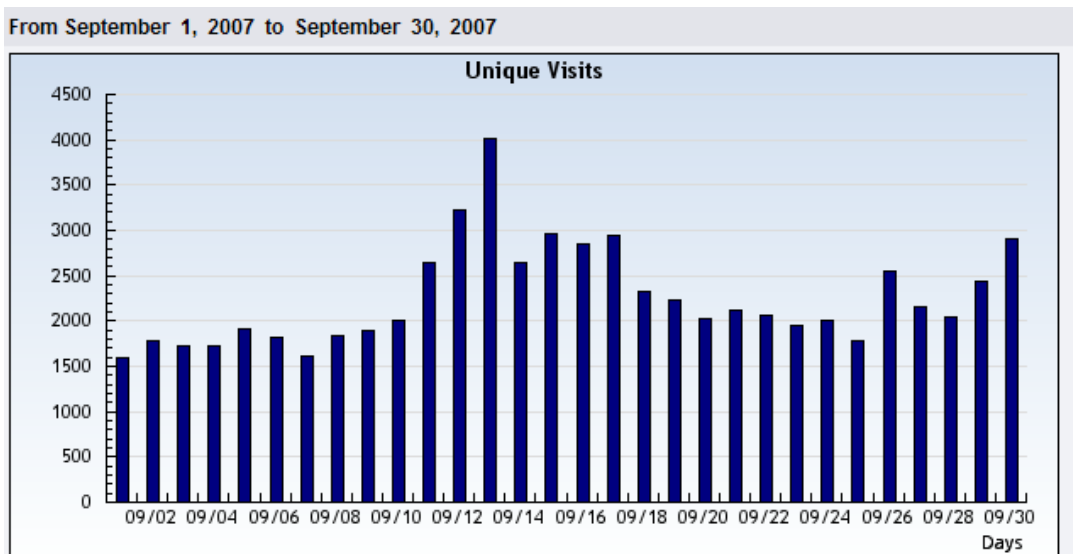

IEC Web Site Visits (September 2008) {78,983 Unique Visits}

Please notice that “Unique Visits” count is different than the “Number of Hits” many Web sites use. It is a more accurate count of the actual users by counting the computer (or more accurately the IP address) as a visit. So, multiple visits from the same computer (or IP address) during a day is only counted as one.

To provide a comparison, the similar statistics from September 2007 (Total number of unique visitors: 67,787) is presented below which indicates over 16% increase in visitor count for the same period of last year and 51% increase over the previous month (August 2008, 52,288 Unique Visits).

Below is the detail count in table format.

From September 1, 2008 to September 30, 2008		
Date	Day	Unique Visits
9/1/2008	Monday	3,620
9/2/2008	Tuesday	3,288
9/3/2008	Wednesday	2,421
9/4/2008	Thursday	2,394
9/5/2008	Friday	2,209
9/6/2008	Saturday	2,310
9/7/2008	Sunday	2,348
9/8/2008	Monday	2,484
9/9/2008	Tuesday	2,323
9/10/2008	Wednesday	2,366
9/11/2008	Thursday	2,416
9/12/2008	Friday	2,321
9/13/2008	Saturday	2,202
9/14/2008	Sunday	2,488
9/15/2008	Monday	2,331
9/16/2008	Tuesday	2,324
9/17/2008	Wednesday	2,993
9/18/2008	Thursday	2,965
9/19/2008	Friday	2,785
9/20/2008	Saturday	2,625
9/21/2008	Sunday	3,255
9/22/2008	Monday	2,720
9/23/2008	Tuesday	2,505
9/24/2008	Wednesday	2,622
9/25/2008	Thursday	2,636
9/26/2008	Friday	2,097
9/27/2008	Saturday	2,312
9/28/2008	Sunday	2,586
9/29/2008	Monday	3,300
9/30/2008	Tuesday	3,737