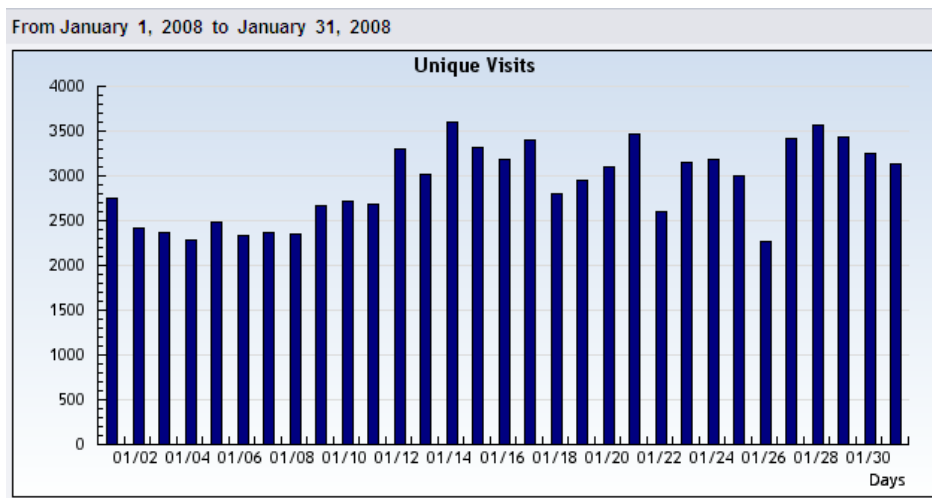

## {90,607 Unique Visits}

Please notice that “Unique Visits” count is different than the “Number of Hits” many Web sites use. It is a more accurate count of the actual users by counting the computer (or more accurately the IP address) as a visit. So, multiple visits from the same computer (or IP address) during a day is only counted as one.

To provide a comparison, the similar stat from January 2007 (Total number of unique visitors: 21,288) is presented below which indicates more than 325% increase in visitor count for the same period of last year but 1% decrease over the previous month (December 2007, 91,213 Unique Visits).

Below is the detail count in table format.

From January 1, 2008 to January 31, 2008		
Date	Day	Unique Visits
1/1/2008	Tuesday	2,753
1/2/2008	Wednesday	2,416
1/3/2008	Thursday	2,366
1/4/2008	Friday	2,279
1/5/2008	Saturday	2,480
1/6/2008	Sunday	2,341
1/7/2008	Monday	2,370
1/8/2008	Tuesday	2,349
1/9/2008	Wednesday	2,673
1/10/2008	Thursday	2,716
1/11/2008	Friday	2,691
1/12/2008	Saturday	3,292
1/13/2008	Sunday	3,023
1/14/2008	Monday	3,599
1/15/2008	Tuesday	3,323
1/16/2008	Wednesday	3,190
1/17/2008	Thursday	3,407
1/18/2008	Friday	2,806
1/19/2008	Saturday	2,947
1/20/2008	Sunday	3,097
1/21/2008	Monday	3,473
1/22/2008	Tuesday	2,604
1/23/2008	Wednesday	3,156
1/24/2008	Thursday	3,191
1/25/2008	Friday	2,993
1/25/2008	Friday	2,993
1/26/2008	Saturday	2,274
1/27/2008	Sunday	3,422
1/28/2008	Monday	3,559
1/29/2008	Tuesday	3,441
1/30/2008	Wednesday	3,249
1/31/2008	Thursday	3,127
<b>90607 Unique Visits</b>		

Notes:

The records for the 3-month period indicate an average of around 3000 unique visitors a day.