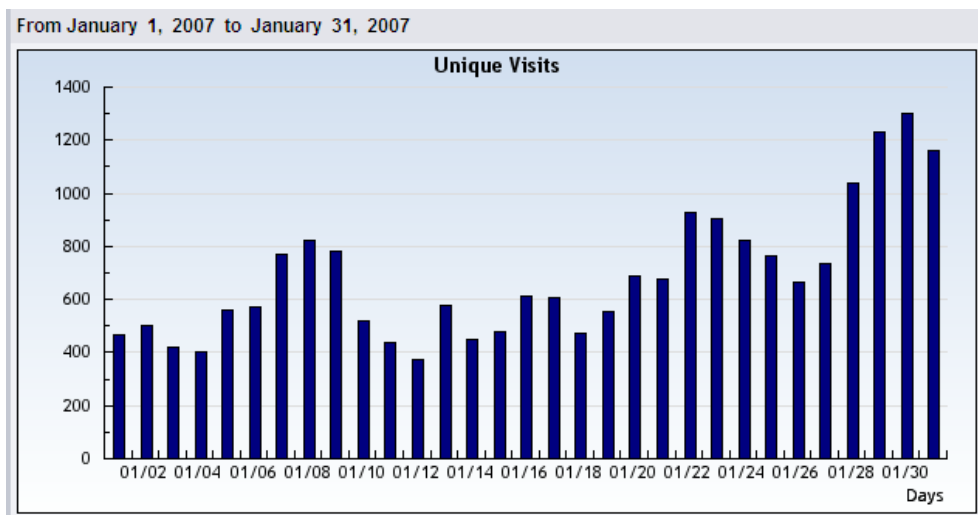

## {90,607 Unique Visits}

Please notice that “Unique Visits” count is different than the “Number of Hits” many Web sites use. It is a more accurate count of the actual users by counting the computer (or more accurately the IP address) as a visit. So, multiple visits from the same computer (or IP address) during a day is only counted as one.

To provide a comparison, the similar stat from January 2007 (Total number of unique visitors: 21,288) is presented below which indicates more than 325% increase in visitor count for the same period of last year but 1% decrease over the previous month (December 2007, 91,213 Unique Visits).

Below is the detail count in table format.

From January 1, 2008 to January 31, 2008		
Date	Day	Unique Visits
1/1/2008	Tuesday	2,753
1/2/2008	Wednesday	2,416
1/3/2008	Thursday	2,366
1/4/2008	Friday	2,279
1/5/2008	Saturday	2,480
1/6/2008	Sunday	2,341
1/7/2008	Monday	2,370
1/8/2008	Tuesday	2,349
1/9/2008	Wednesday	2,673
1/10/2008	Thursday	2,716
1/11/2008	Friday	2,691
1/12/2008	Saturday	3,292
1/13/2008	Sunday	3,023
1/14/2008	Monday	3,599
1/15/2008	Tuesday	3,323
1/16/2008	Wednesday	3,190
1/17/2008	Thursday	3,407
1/18/2008	Friday	2,806
1/19/2008	Saturday	2,947
1/20/2008	Sunday	3,097
1/21/2008	Monday	3,473
1/22/2008	Tuesday	2,604
1/23/2008	Wednesday	3,156
1/24/2008	Thursday	3,191
1/25/2008	Friday	2,993
1/25/2008	Friday	2,993
1/26/2008	Saturday	2,274
1/27/2008	Sunday	3,422
1/28/2008	Monday	3,559
1/29/2008	Tuesday	3,441
1/30/2008	Wednesday	3,249
1/31/2008	Thursday	3,127
<b>90607 Unique Visits</b>		

Notes:

The records for the 3-month period indicate an average of around 3000 unique visitors a day.